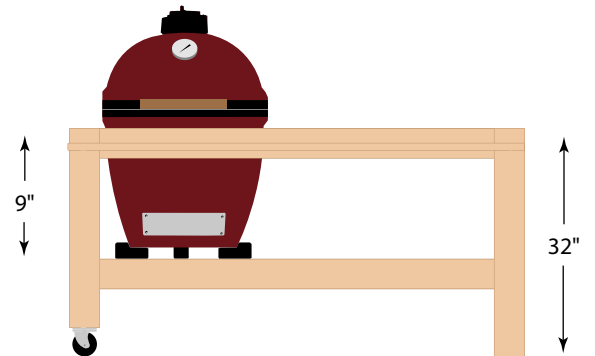

Joe Jr Top View

The 1" ceramic feet are included in the height.