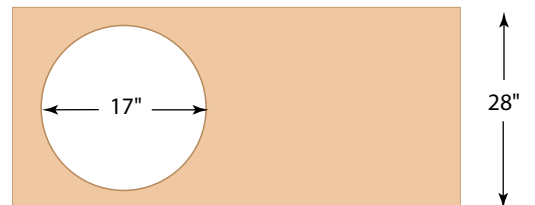

**Joe Jr Side View**

**Joe Jr Open Clearance**

**Joe Jr Top View**

The 1" ceramic feet are included in the height.

Suppliers of quality

MASONRY BARBECUES, WOOD FIRED PIZZA OVENS,

CHIMENEAS & FIREPITS, BARBECUE ACCESSORIES & GARDEN FURNITURE