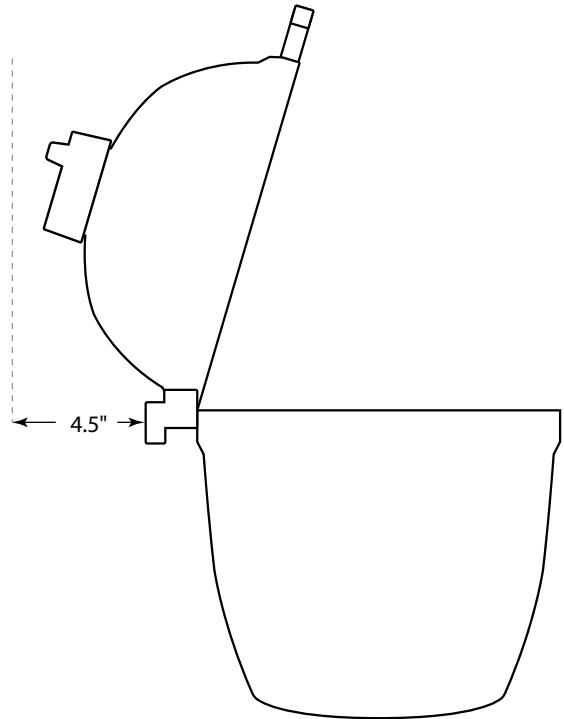

Joe Jr Open Clearance