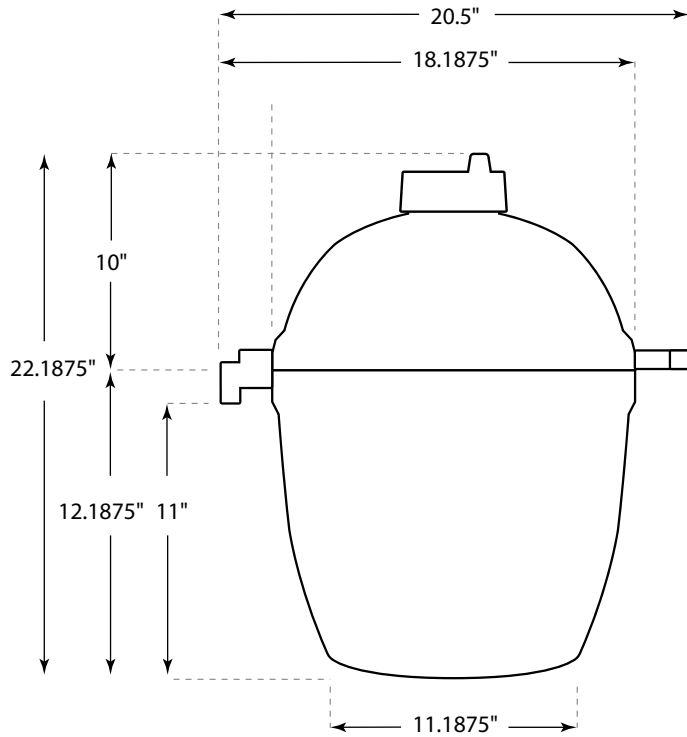

KAMADOJOE JOE JR

DIMENSIONS & INSTALLATION GUIDE

Important Dimension Notes

Please use this as a general guide for installing a Joe Jr ceramic grill in a built-in outdoor kitchen or grill table.

We highly recommend that the actual grill being installed be measured.

Joe Jr Side View