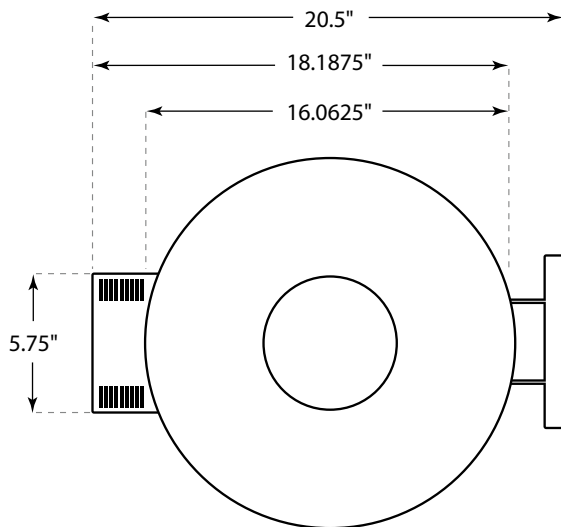

### KAMADO JOE JOE JR SPECIFICATIONS

<b>Dimensions</b> .....	16" wide x 22" high x 20.75" deep	40,6cm wide x 55,8cm high x 52,7cm deep
<b>Dimensions w/Stand</b> .....	19.75" wide x 27" high x 20.75" deep	50,1cm wide x 68,5cm high x 52,7cm deep
<b>Cooking Surface</b> .....	13.5" diameter/148.5 sq in	34,2cm diameter/377,1 sq cm
<b>Weight</b> .....	68 pounds	30,8 kilograms
<b>Heat Range</b> .....	225°F – 750°F+	82°C – 399°C

## DIMENSIONS & INSTALLATION GUIDE

### Important Dimension Notes

Please use this as a general guide for installing a Joe Jr ceramic grill in a built-in outdoor kitchen or grill table.

**We highly recommend that the actual grill being installed be measured.**

**Joe Jr Side View**

**Joe Jr Open Clearance**

**Joe Jr Top View**

The 1" ceramic feet are included in the height.

Suppliers of quality

MASONRY BARBECUES, WOOD FIRED PIZZA OVENS,

CHIMENEAS & FIREPITS, BARBECUE ACCESSORIES & GARDEN FURNITURE